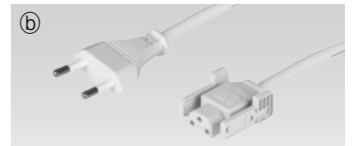

Accessories

Ⓐ Connecting cable

SSLPTC/T	SSLPTC1/T	SSLPTC2/T	SSLPTC4/T	SSLPTC6/T
150mm(6inch)	300mm(1feet)	600mm(2feet)	1,200mm(4feet)	1,800mm(6feet)

Ⓑ Power cord

SSLPC230/T

Ⓒ Open power cord

DSSLOPC230/T

Ⓓ Mounting bracket (Metal Bracket)

SSL-BRACKET1(A) : 1set = 2pcs
SSL-BRACKET1(B) : 1set = 3pcs