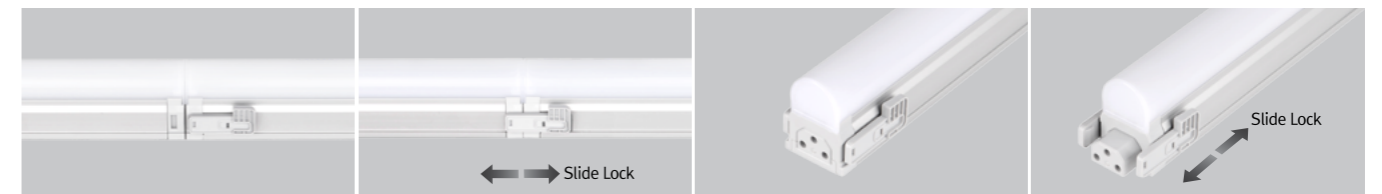

inox | **t** +44(0)1702 468165
LIGHTING INNOVATORS | **e** sales@inox.co.uk
| **w** inox.co.uk

SlimLamp Slide
LED for Display, Cabinet, Furniture & Cove

Stable, Secure and Smart Locking System

- Easy slide connecting system
- Slim design with seamless lighting
- Dimmable
- Round diffuser(Square also available)
- Slide-Up Replacing System

* Standard type (Round diffuser)

Notice

- Max.connection(Dimming) : 20 pcs
- Max.connection(Non dimming) : 400W
- 5W(80pcs), 10W(40 pcs), 15W(26pcs), 20W(20 pcs)

* Optional type (Square diffuser)

Connection