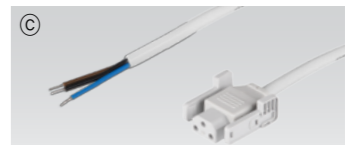

Accessories

Ⓐ Connecting cable

SSLPTC/T	SSLPTC1/T	SSLPTC2/T	SSLPTC4/T	SSLPTC6/T
150mm(6inch)	300mm(1feet)	600mm(2feet)	1,200mm(4feet)	1,800mm(6feet)

Ⓑ Power cord

SSLPC230/T

Ⓒ Open power cord

DSSLOPC230/T

Ⓓ Mounting bracket (Metal Bracket)

SSL-BRACKET1(A) : 1set = 2pcs
SSL-BRACKET1(B) : 1set = 3pcs